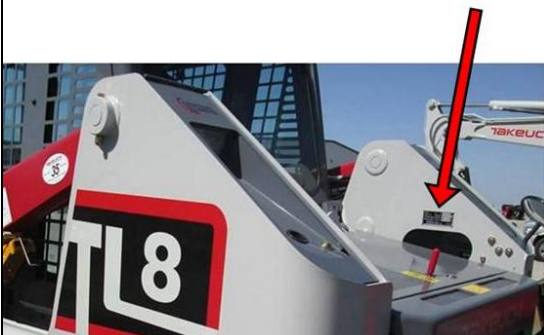

Equipment Theft Alert

New York Takeuchi Loader 5.18.2016

On Wednesday May 18th, the below described Takeuchi Compact Tracked Loader was discovered missing from a property in the [6800 block of State Route 3](#), Ellisburg, New York. It is possible the machine was taken Tuesday morning May 17th when an unidentified truck with a trailer were seen on the property.

Please forward this alert to anyone that may have witnessed activity at the location, or may encounter the machine in the area.

New York State Police Report: 863-71518

Equipment Details:

Make/Model: 2013 Takeuchi TL-12-CRH

Type: Compact Tracked Loader/Tracked Skid Steer

Serial Number (PIN): **201200313**

Pictured is a model TL-12 similar to the stolen machine, which had a grapple bucket installed when it was taken.

The machine Serial Number plate is above the engine compartment on the right loader support.

Serial Number Plate

At left is a close-up of the plate on a model TL-8, which is common to the stolen model TL-12.

Law Enforcement - For access to NER's equipment ownership registration and theft records, and for machine identification assistance, call NICB: **800-447-6282**. For online access, see www.ner.net/law-enforcement.html

Industry – Report suspicious activity involving equipment – **Dial 911**

Register to receive NER's email alerts at: www.ner.net/theft-alerts.html

National Equipment Register
545 Washington Blvd Jersey City, NJ 07310
866-663-7872

www.ner.net